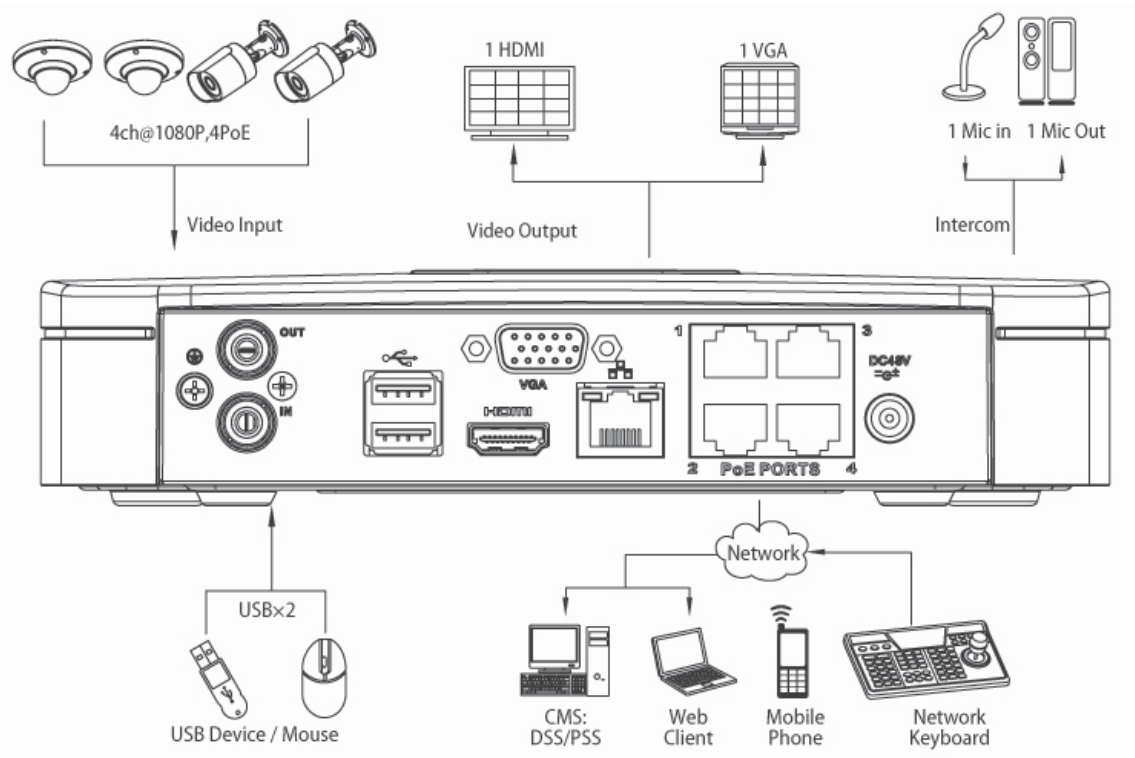

DH-NVR1104/1108-P

Auxiliary Interface	
USB	2 ports (2 Rear), USB2.0
General	
Power Supply	Single, DC48V/1.25A
Power Consumption	NVR: 10W (without HDD)
	PoE: Max 25.5W (Single port)
Working Environment	-10°C~+55°C/10%~90%RH/86~106kpa
Dimension (W×D×H)	Smart 1U, 205mm×205mm×45mm
Weight	500g (without HDD)

System Connection

*Takes NVR1104-P as an example

Dahua Technology Co., Ltd.

1199'BinAn Road, Binjiang District, Hangzhou, China

Tel: +86-571-87688883

Fax: +86-571-87688815

Email: overseas@dahuatech.com

www.dahuasecurity.com

*Design and specifications are subject to change without notice.

© 2014 ahua Technology Co., Ltd.